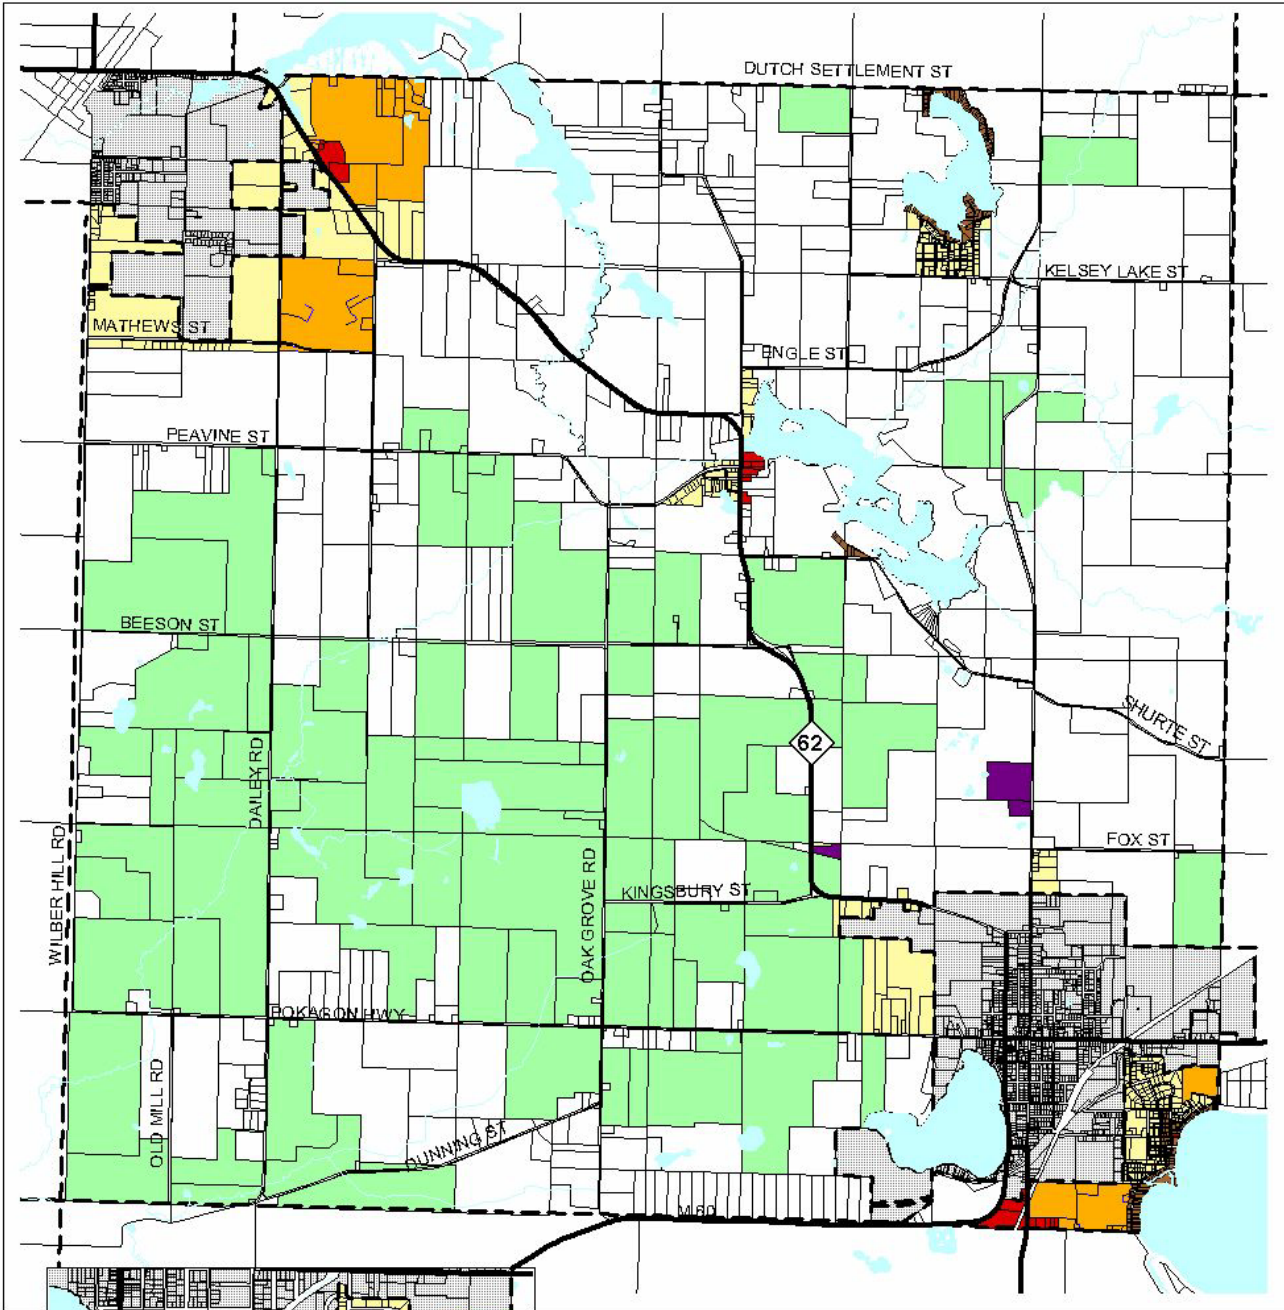

LaGrange Township, Cass County, Michigan

The parcel lines of this map are representative of the actual parcel lines and are not intended to be substituted for an official survey or used to resolve boundary or area issues. Consult official LaGrange Township records for dimensions, areas of parcels and boundaries.

REVISION DATES

Zoning Districts

- R-1 Single Family Residential
- R-2 Medium Density Residential
- R-3 Lake Residential
- A-P Prime Agricultural
- A-G General Agricultural
- I Industrial
- C Commercial
- City of Dowagiac
  Village of Cassopolis

I, Amy Juroff Clerk of LaGrange Township, do hereby certify that this map is a true copy of the map adopted by the LaGrange Township Board on August 19, 2003, as well as those amendments made as of the revision date.

Township Clerk
Amy Juroff

Zoning Map

08/19/2003